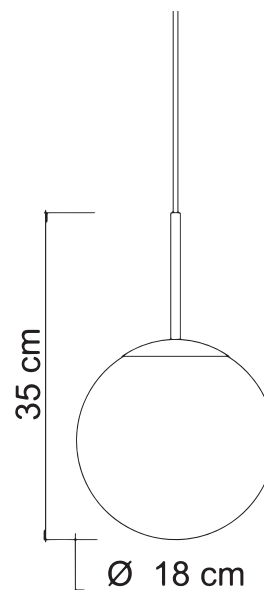

EVA/18

hanging lamp

The collection of spherical lamps, Eva, offers an elegant variety of finishes, including petroleum, bronze, smoke, and amber, all fading into a delicate milky white.

This range of colors creates a sophisticated and refined atmosphere, allowing you to personalize and illuminate any space .

9344	EVA/18 P
9351	EVA/18 F
9368	EVA/18 BR
Power	1 x max 26W
Input	220/240 V - 50/60Hz
Lampholder	E27 - Bulb not included
IP	20
L. Wire	500 cm

Item do not completed of ceiling base, check compatibility at pag. 506 of catalogue

PACKAGING DATA :

Packages	1
Net Weight	0,8kg
Gross Weight	1,2kg
Volume	0,0156 m³

Any interventions on the light source of this article must be carried out by qualified personnel or by the manufacturer himself.
Any operation carried out without prior consultation with Contemporanea srl will void the guarantee

CE EAC RoHS

MATERIAL :

Frame	Metal
Diffuser	Glass
Wire	Fabric

FINISHING TABLE :

Frame	Brushed Brass	
Diffuser	Petrol	P
	Smoky	F
	Bronze	BR
Wire	Black